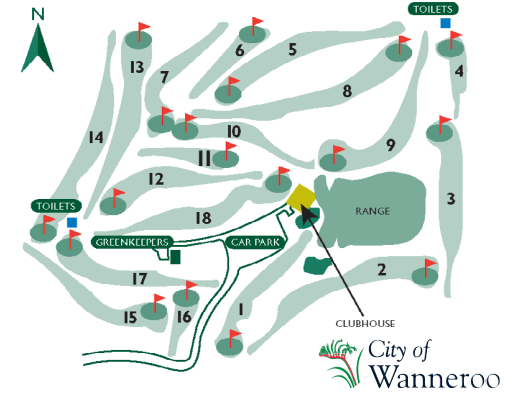

EVENT	HANDICAP	PLEASE OBSERVE CONDITIONS OF PLAY (SEE REVERSE)	RESULT
PLAYER			
PARTNER			

HOLE	INDEX	BLUE	WHITE	PAR	PLAYER	RESULT	MARKER	RESULT	RED	INDEX	HOLE	INDEX	BLUE	WHITE	PAR	PLAYER	RESULT	MARKER	RESULT	RED	INDEX
1	14	319	299	4					263	15	10	11	316	289	4					262	14
2	8	454	432	5					385	3	11	16	177	143	3					106	16
3	7	357	322	4					295	9	12	5	360	323	4					284	12
4	12	153	138	3					112	11	13	3	423	374	4					325	6
5	1	426	377	4					353	5	14	9	456	431	5					382	4
6	10	190	159	3					136	13	15	13	345	320	4					320	10
7	15	291	269	4					269	17	16	18	126	116	3					116	18
8	2	516	474	5					411	1	17	4	376	337	4					305	8
9	6	404	353	4					321	7	18	17	432	409	5					383	2
Out		3110	2823	36					2545		In		3011	2742	36					2483	
											Out		3110	2823	36					2545	
											Total		6121	5565	72					5028	

MARKER

PLAYER

DATE

DEDUCT H'CAP						
NET TOTAL						

COURSE LAYOUT

Put more Golf into your Life.

At Carramar Golf Course Estate you're so close to the course you can get a quick round in before work. Don't miss out on one of the fastest selling estates in WA. Get a brochure on the way home.