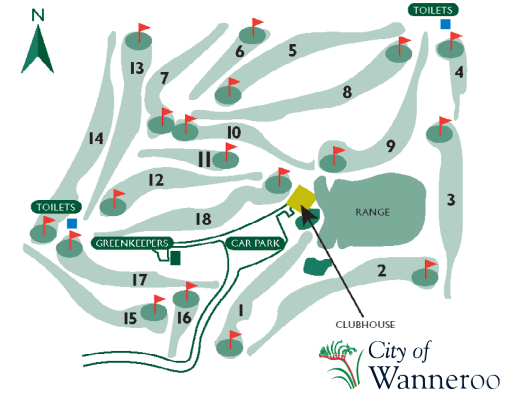

EVENT	HANDICAP	PLEASE OBSERVE CONDITIONS OF PLAY (SEE REVERSE)	RESULT
PLAYER			
PARTNER			

HOLE	INDEX	BLUE	WHITE	PAR	PLAYER	RESULT	MARKER	RESULT	RED	INDEX	HOLE	INDEX	BLUE	WHITE	PAR	PLAYER	RESULT	MARKER	RESULT	RED	INDEX
1	14	319	299	4					263	15	10	11	316	289	4					262	14
2	8	454	432	5					385	3	11	16	177	143	3					106	16
3	7	357	322	4					295	9	12	5	360	323	4					284	12
4	12	153	138	3					112	11	13	3	423	374	4					325	6
5	1	426	377	4					353	5	14	9	456	431	5					382	4
6	10	190	159	3					136	13	15	13	345	320	4					320	10
7	15	291	269	4					269	17	16	18	126	116	3					116	18
8	2	516	474	5					411	1	17	4	376	337	4					305	8
9	6	404	353	4					321	7	18	17	432	409	5					383	2
Out		3110	2823	36					2545		In		3011	2742	36					2483	
											Out		3110	2823	36					2545	
											Total		6121	5565	72					5028	

MARKER

PLAYER

DATE

DEDUCT H'CAP					
NET TOTAL					

COURSE LAYOUT

Put more Golf into your Life.

At Carramar Golf Course Estate you're so close to the course you can get a quick round in before work. Don't miss out on one of the fastest selling estates in WA. Get a brochure on the way home.